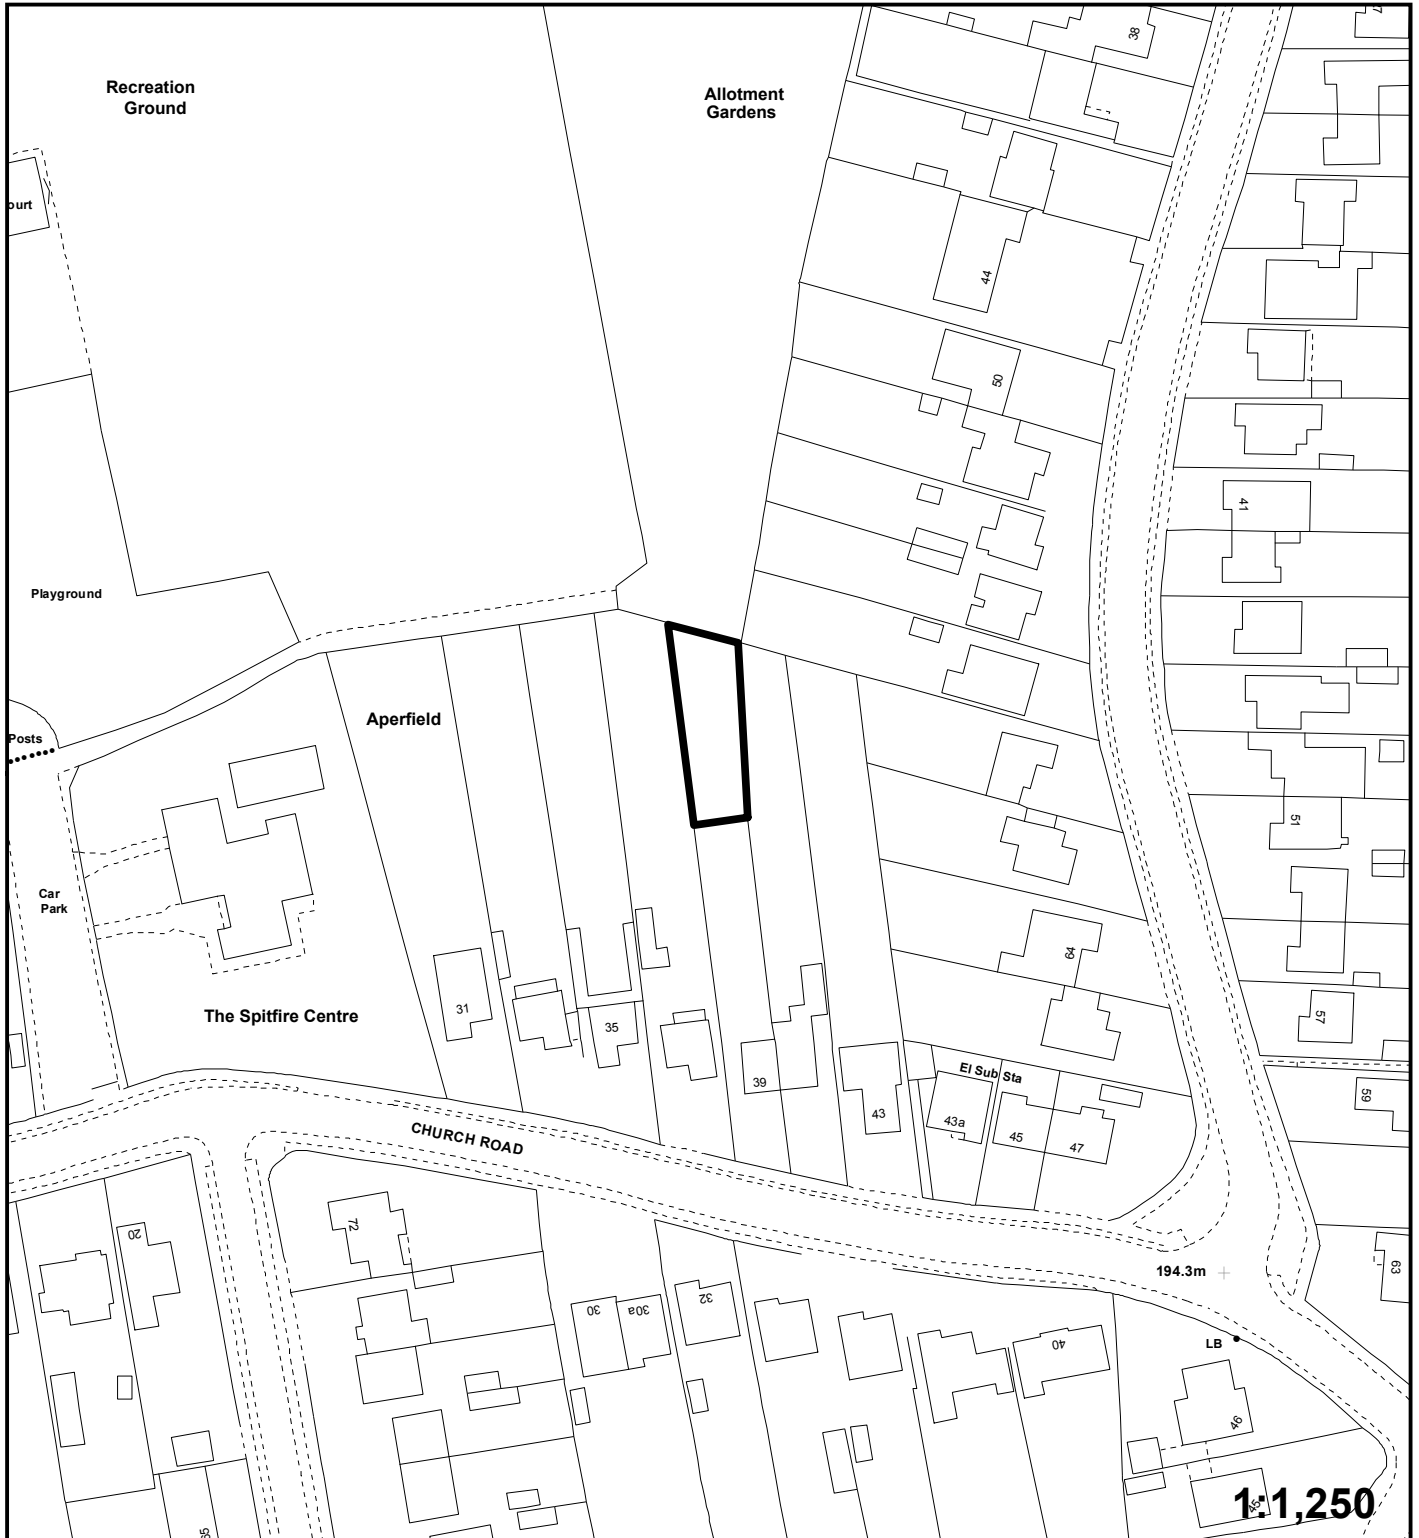

Application: 13/04199/FULL1

Address: 39 Church Road, Biggin Hill, TN16 3LD.

Proposal:

"This plan is provided to identify the location of the site and should not be used to identify the extent of the application site"
© Crown copyright and database rights 2014. Ordnance Survey 100017661.